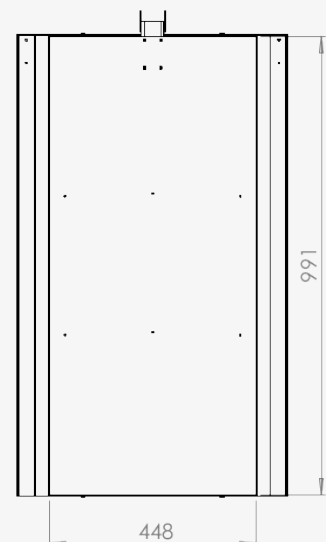

Ceiling casing

Light up your store window. Our ceiling casing is designed for information and advertising in store windows and public spaces. With chamfered edges and a clean backside will fit in to various environments . No visible cables and easy to install. Create your own style with different colors of powder coating.

TECHNICAL DRAWING

SPECIFICATION

Features

- No visible cables
- Covered from side and back
- Cable outlets on top
- Optimized air ventilation for portrait mode
- Chambered edges

Mounting option

- Ceiling mount
- Wire