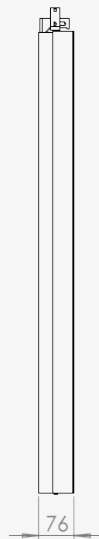

Ceiling casing

Light up your store window. Our ceiling casing is designed for information and advertising in store windows and public spaces. With chamfered edges and a clean backside will fit in to various environments . No visible cables and easy to install. Create your own style with different colors of powder coating.

TECHNICAL DRAWING

SPECIFICATION

Features

- No visible cables
- Covered from side and back
- Cable outlets on top
- Optimized air ventilation for portrait mode
- Chambered edges

Mounting option

- Ceiling mount
- Wire

Display options

- Samsung and LG

Powder coating colors

- Black, RAL 9005str
- White, RAL 9003str
- Custom color upon request

Part number & Description

- | | |
|------------------|---------------------------------|
| • CC4300-5001-02 | Ceiling casing, Portrait, Black |
|------------------|---------------------------------|