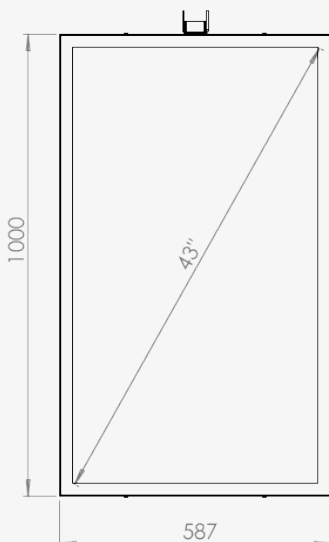

Ceiling casing

Light up your store window. Our ceiling casing is designed for information and advertising in store windows and public spaces. With chamfered edges and a clean backside will fit in to various environments . No visible cables and easy to install. Create your own style with different colors of powder coating.

TECHNICAL DRAWING

SPECIFICATION

Features

- No visible cables
- Covered from side and back
- Cable outlets on top
- Optimized air ventilation for portrait mode
- Chambered edges

Mounting option

- Ceiling mount
- Wire