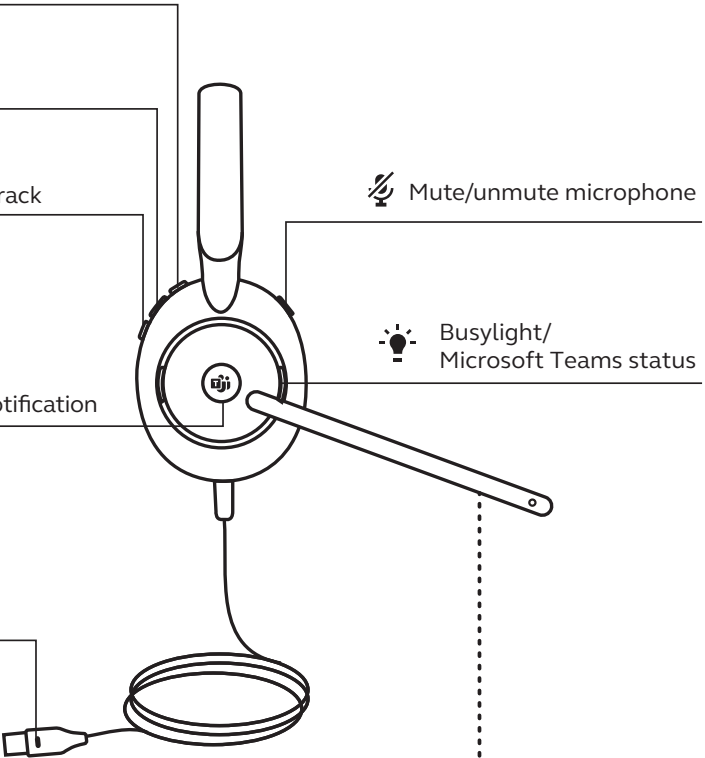

Evolve2 30

⏮/⏭ Volume up/next track

▶/⏸ Play/pause music

⏪/⏩ Volume down/prev. track

📞 Answer or end call/
Open Microsoft Teams notification

💡 Mute status

🔇 Mute/unmute microphone

💡 Busylight/
Microsoft Teams status