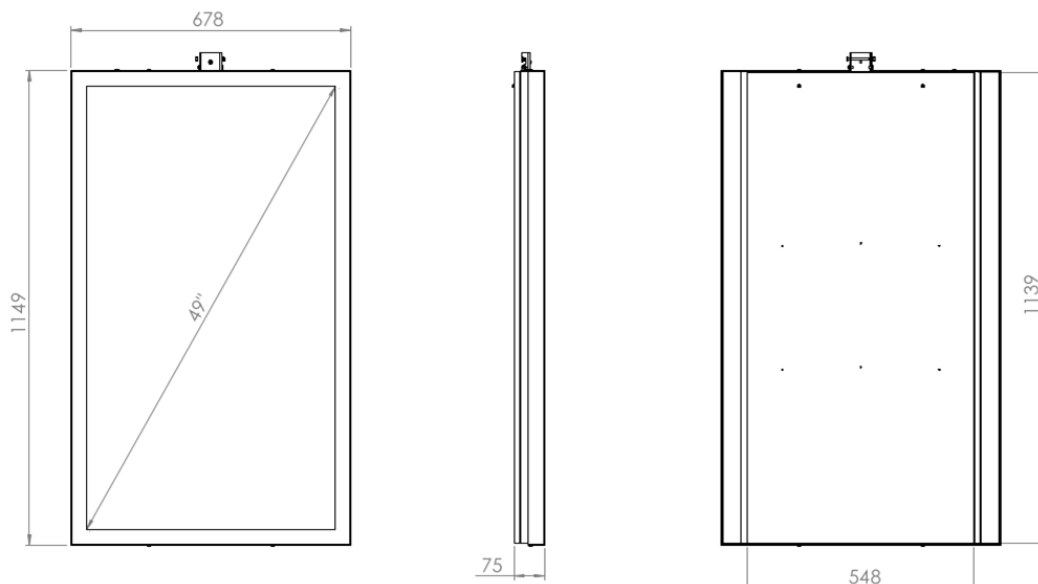

Ceiling casing

Light up your store window. Our ceiling casing is designed for information and advertising in store windows and public spaces. With chamfered edges and a clean backside will fit in to various environments . No visible cables and easy to install. Create your own style with different colors of powder coating.

TECHNICAL DRAWING

SPECIFICATION

Features

- No visible cables
- Covered from side and back
- Cable outlets on top
- Optimized air ventilation for portrait mode
- Chambered edges

Mounting option

- Ceiling mount
- Wire